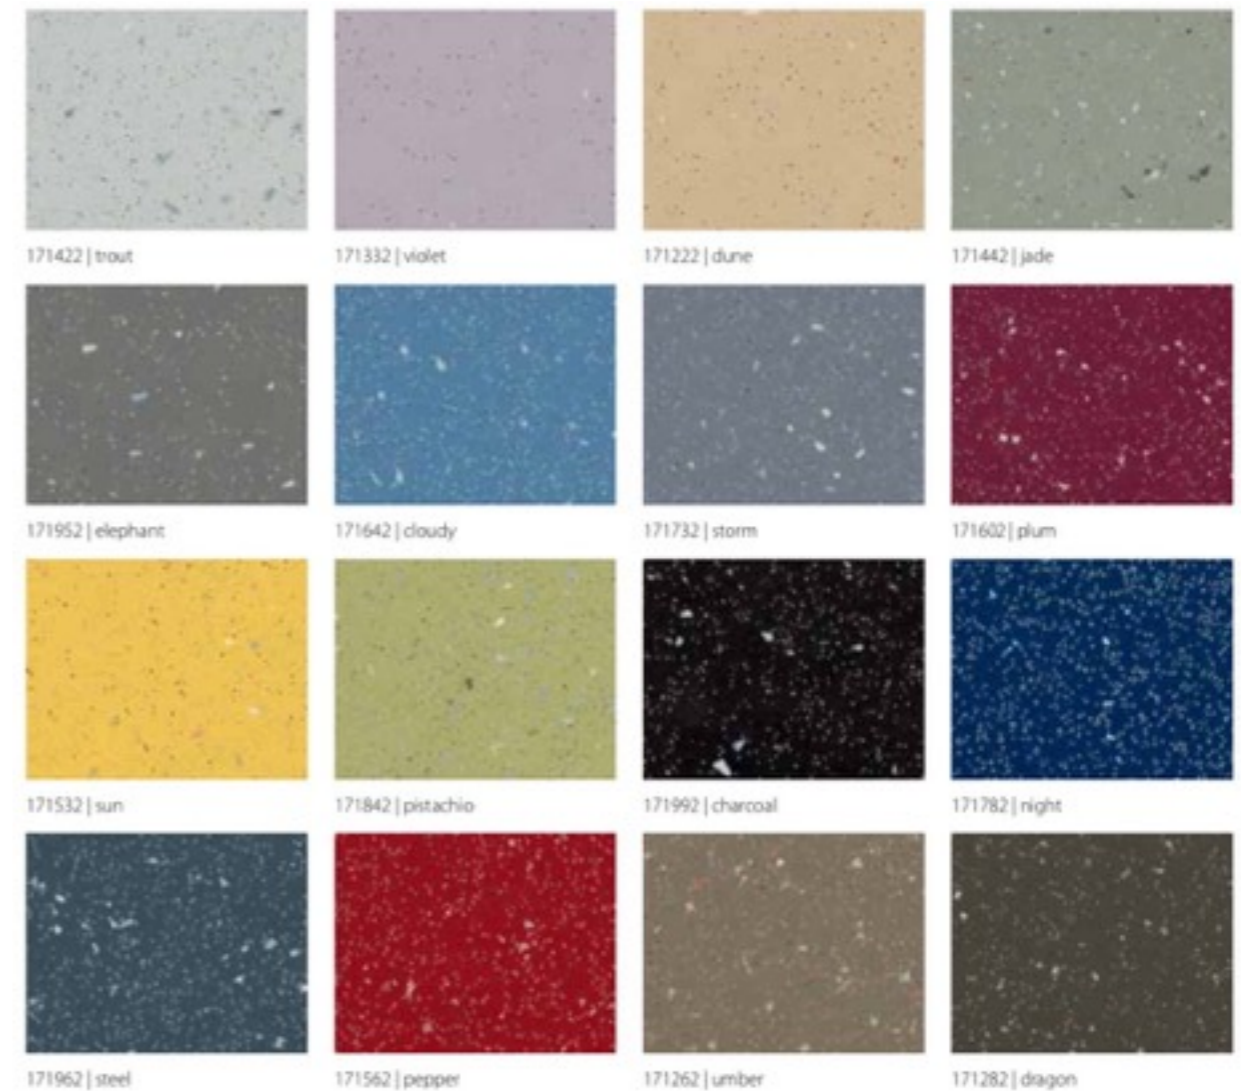

KATFlex ORIGINAL DESIGN

MORE OPTIONS

KATFlex STONE DESIGN

KATFlex STAR DESIGN

KATFlex R₁₁ and R₁₂ DESIGNS

KATFlex NEEDLE FELT DESIGNS